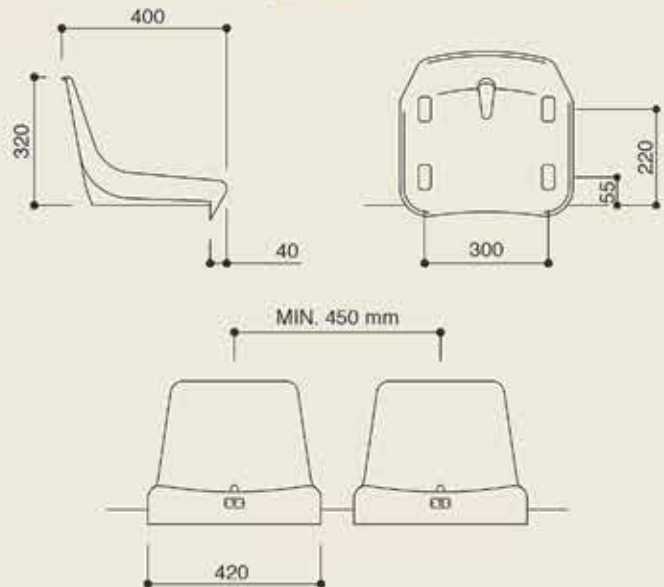

Colour Available

ملعب كلية الرياضة - جامعة النجاح