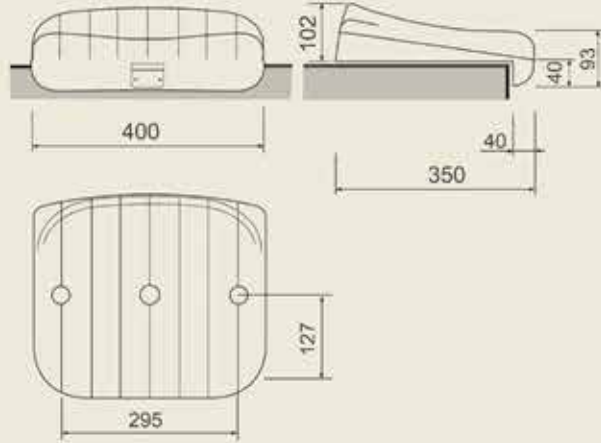

SPORT SEATING M90

Seat Model. M90 is certainly the most widely used and appreciated for its dimensional 40 x 30 cm. One piece injection model thermoplastic seat without metallic inserts, Ergonomically designed for giving maximum comfort to the typical audience of the sport events.

MATERIAL

One piece injection moulded a thermoplastic seat without metallic inserts, Ergonomically designed for giving maximum comfort to the typical audience of the sport events. Copolymer coloured with master batch polypropylene. Available in polyamide upon request.

WATER DRAINAGE

Seat is equipped with an oval hole for water drainage.

NUMBERING (Optional)

Seat numbers are located in the appropriate holder and fixed by means of two rivets.

الصالة الرياضية بلدية طولكرم